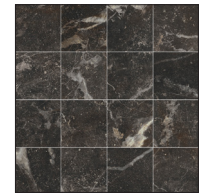

Mosaic 3 x 3

Bianco Navona
LFAABN/33

Grigio di Spagna
LFAAGS/33

Greige di Trevi
LFAAGT/33

Nero Trastevere
LFAANT/33

Trim

LFAA--/SBN 3 x 24 Surface Bullnose

The surface bullnose is made from field tile that is cut, ground and reglazed.