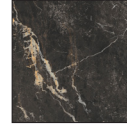

Nero Trastevere

12 x 12

LFAANT/1212

24 x 24