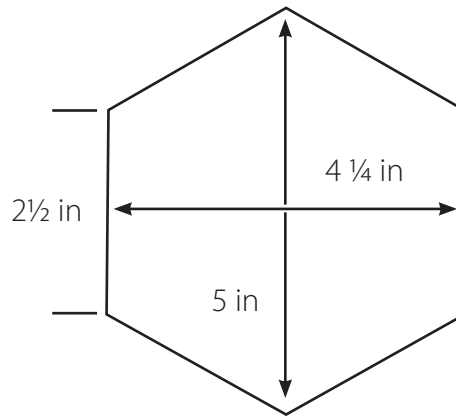

Ruche

The Ruche (or "hive" in French) offers a new take on the honeycomb style hexagon. By blending different surface structures and glazes in each color, Mirage has added a delightful textural element to this popular geometric shape. The Blanc color is a combination of different shades in glossy and matte (roughly 70% glossy and 30% matte) on top of 6 different surface textures. The same 6 textures appear in the Noir color but with matte, glossy and metallized glazes - about 20% metallic and roughly equal parts in the other two finishes. Although Ruche is intended mainly for walls please see usage below for more specific recommendations.

Colors are intended as a guide only and may vary from actual tile. Sizes listed are nominal. Please check samples before making final selection and to get actual dimensions for layout. See reverse side for additional product information.

Size: Non-Rectified

5" Hex MERE--/5HX

Colors:

Blanc MEREBC
Noir MERENR

Usage

Ruche is intended mainly for walls, see information about each color for more specific recommendations.

Blanc is suitable for walls and residential floors.