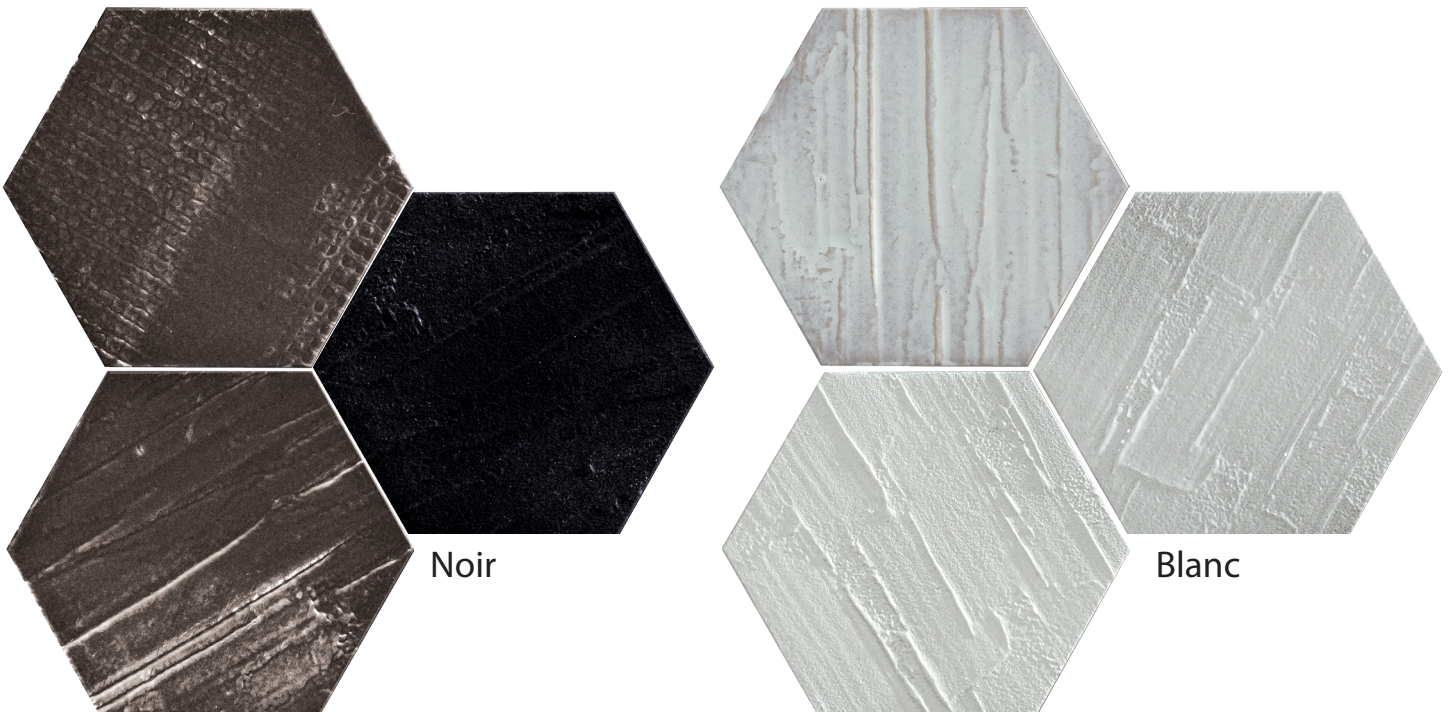

Ruche

The Ruche (or "hive" in French) offers a new take on the honeycomb style hexagon. By blending different surface structures and glazes in each color, Mirage has added a delightful textural element to this popular geometric shape. The Blanc color is a combination of different shades in glossy and matte (roughly 70% glossy and 30% matte) on top of 6 different surface textures. The same 6 textures appear in the Noir color but with matte, glossy and metallized glazes - about 20% metallic and roughly equal parts in the other two finishes. Although Ruche is intended mainly for walls please see usage below for more specific recommendations.

Colors are intended as a guide only and may vary from actual tile. Sizes listed are nominal. Please check samples before making final selection and to get actual dimensions for layout. See reverse side for additional product information.

Size: Non-Rectified

5" Hex MERE--/5HX

Colors:

Blanc MEREBC
Noir MERENR

Usage

Ruche is intended mainly for walls, see information about each color for more specific recommendations.

Blanc is suitable for walls and residential floors.